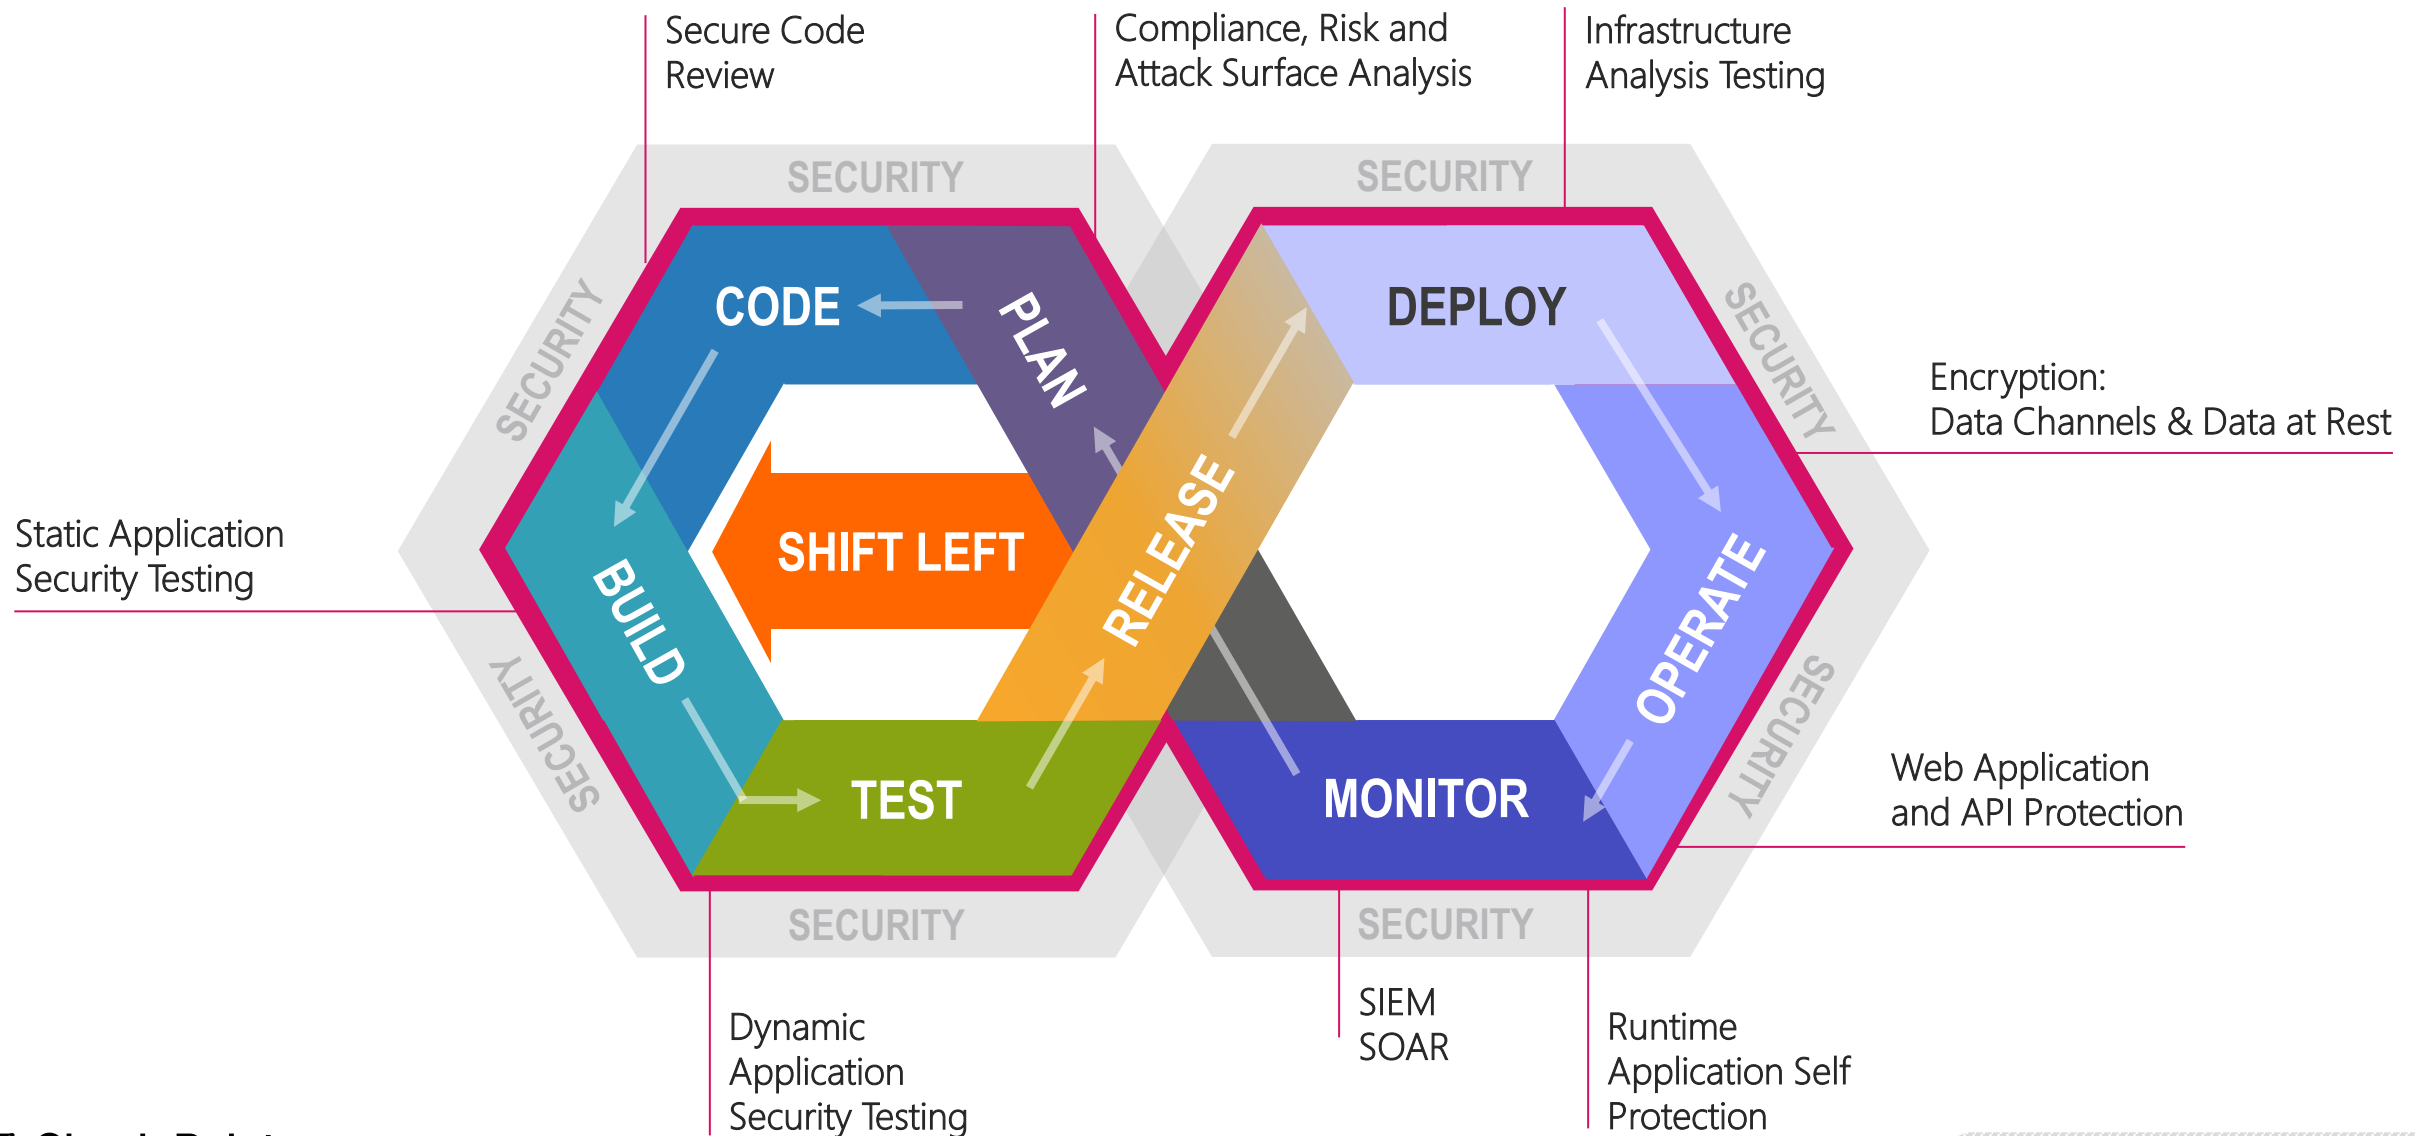

Check Point[®]
SOFTWARE TECHNOLOGIES LTD

BUILDING UP OF DATA ECONOMY ECOSYSTEM

Argon Ho | MD, Check Point Greater China

Secure by Design, with Embedded Compliance

APP SERVICE ARCHITECTURE

MODERN APPLICATION SECURITY

Apply security into each stage of SDLC

Compliance & Security integrated into every step of SDLC

Check Point[®]
SOFTWARE TECHNOLOGIES LTD

THANK YOU